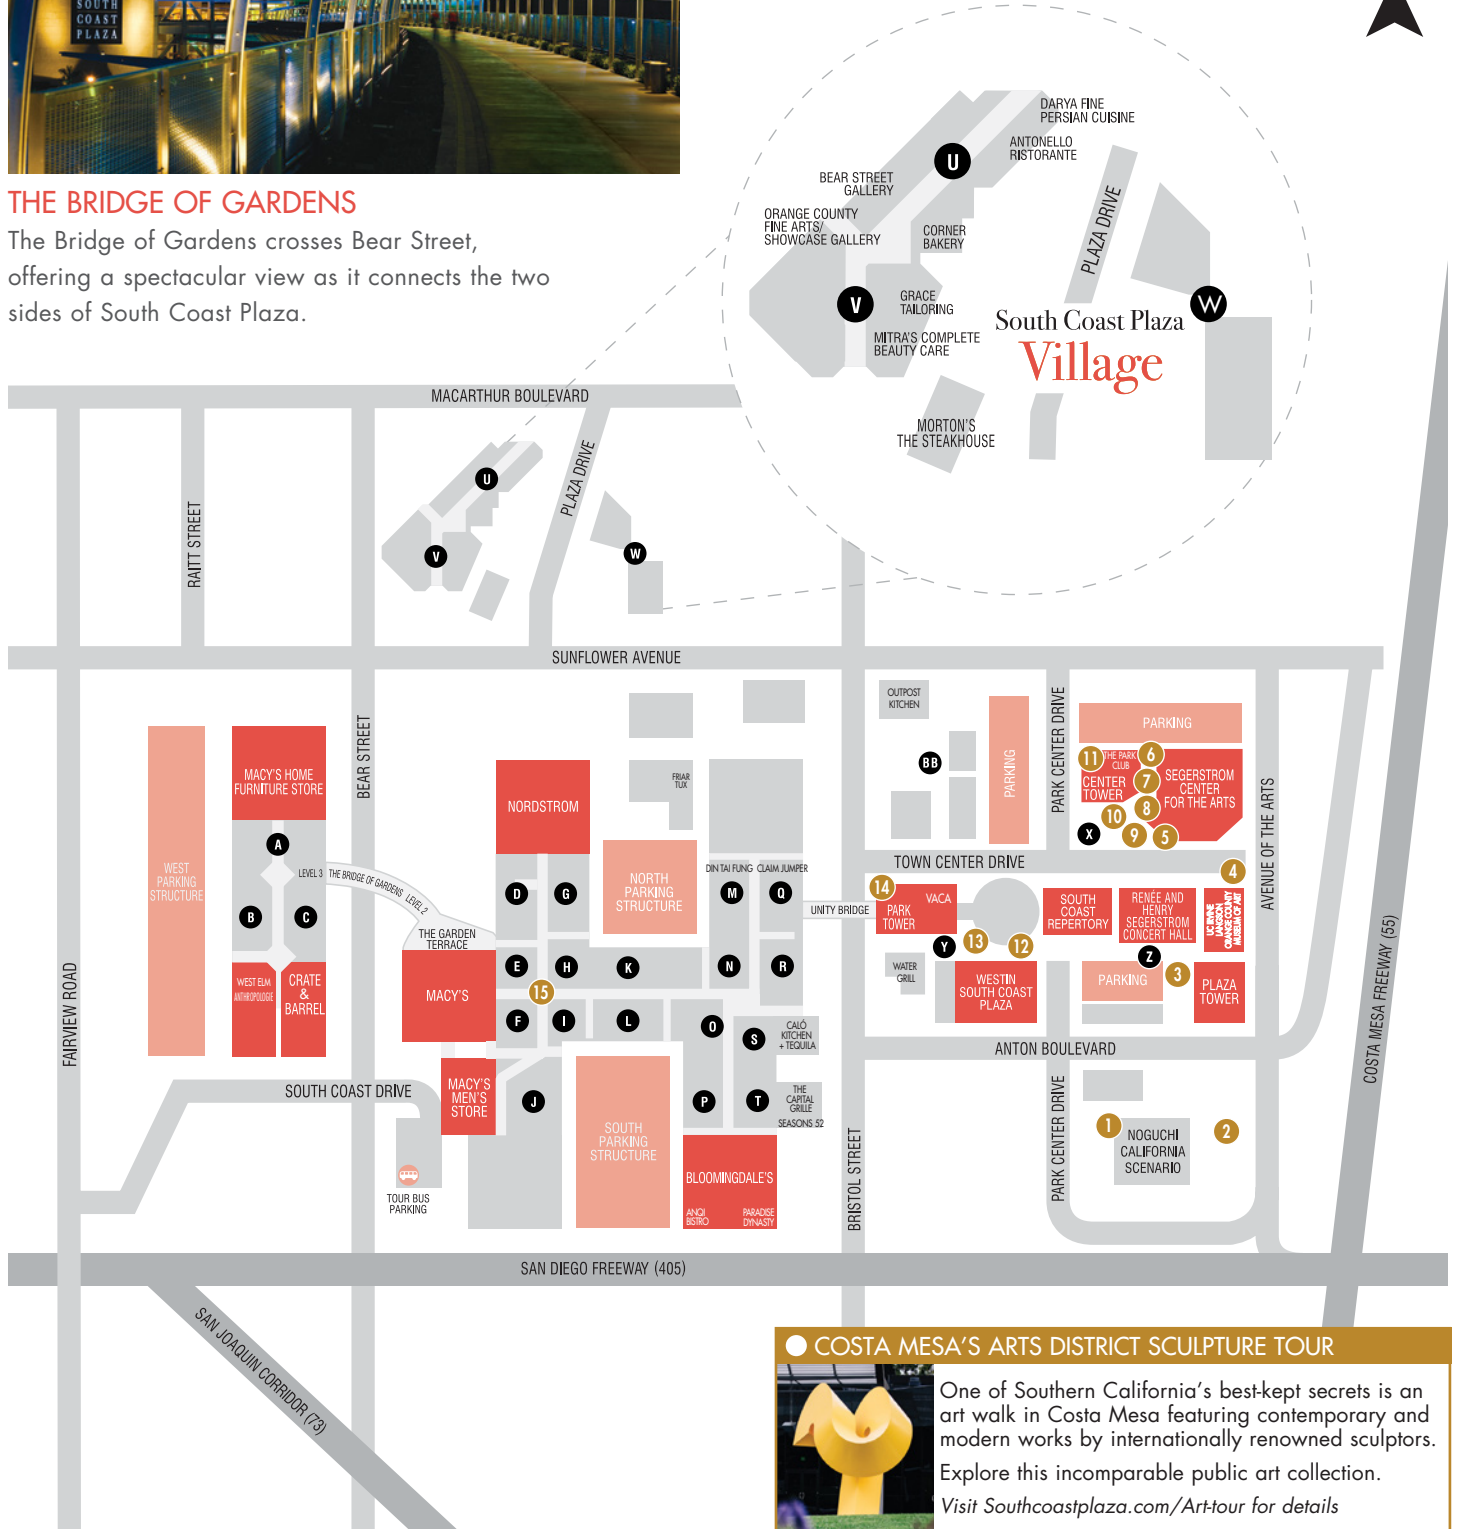

LODGING

Westin, The South Coast Plaza	Y	714.540.2500
----------------------------------	---	--------------

SOUTH COAST PLAZA AREA MAP

THE BRIDGE OF GARDENS

The Bridge of Gardens crosses Bear Street, offering a spectacular view as it connects the two sides of South Coast Plaza.

MAP NOT TO SCALE

NORTH

● COSTA MESA'S ARTS DISTRICT SCULPTURE TOUR

One of Southern California's best-kept secrets is an art walk in Costa Mesa featuring contemporary and modern works by internationally renowned sculptors. Explore this incomparable public art collection. Visit Southcoastplaza.com/Art-tour for details