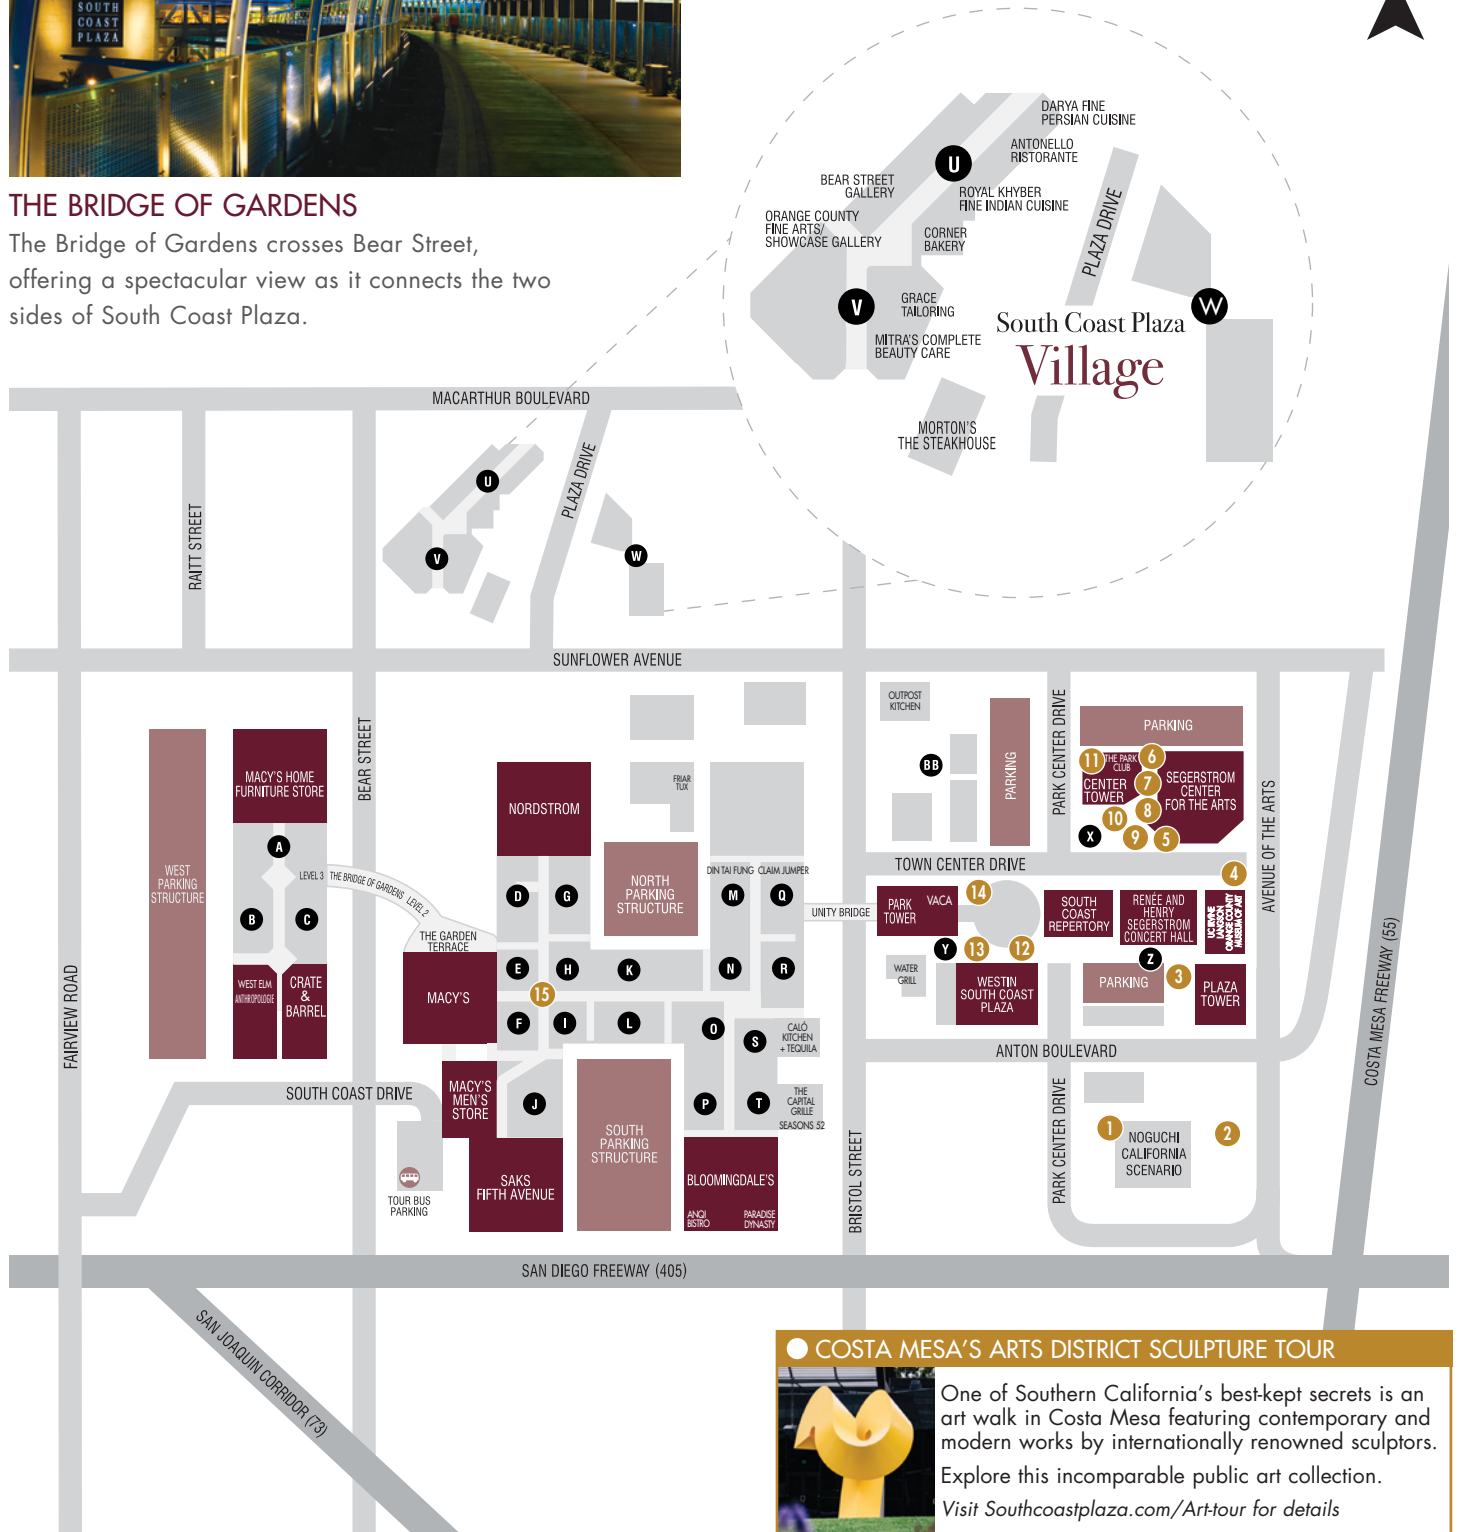

LODGING

Westin, The South Coast Plaza	Y	714.540.2500
----------------------------------	---	--------------

SOUTH COAST PLAZA AREA MAP

THE BRIDGE OF GARDENS

The Bridge of Gardens crosses Bear Street, offering a spectacular view as it connects the two sides of South Coast Plaza.

MAP NOT TO SCALE

NORTH

● COSTA MESA'S ARTS DISTRICT SCULPTURE TOUR

One of Southern California's best-kept secrets is an art walk in Costa Mesa featuring contemporary and modern works by internationally renowned sculptors. Explore this incomparable public art collection. Visit Southcoastplaza.com/Art-tour for details